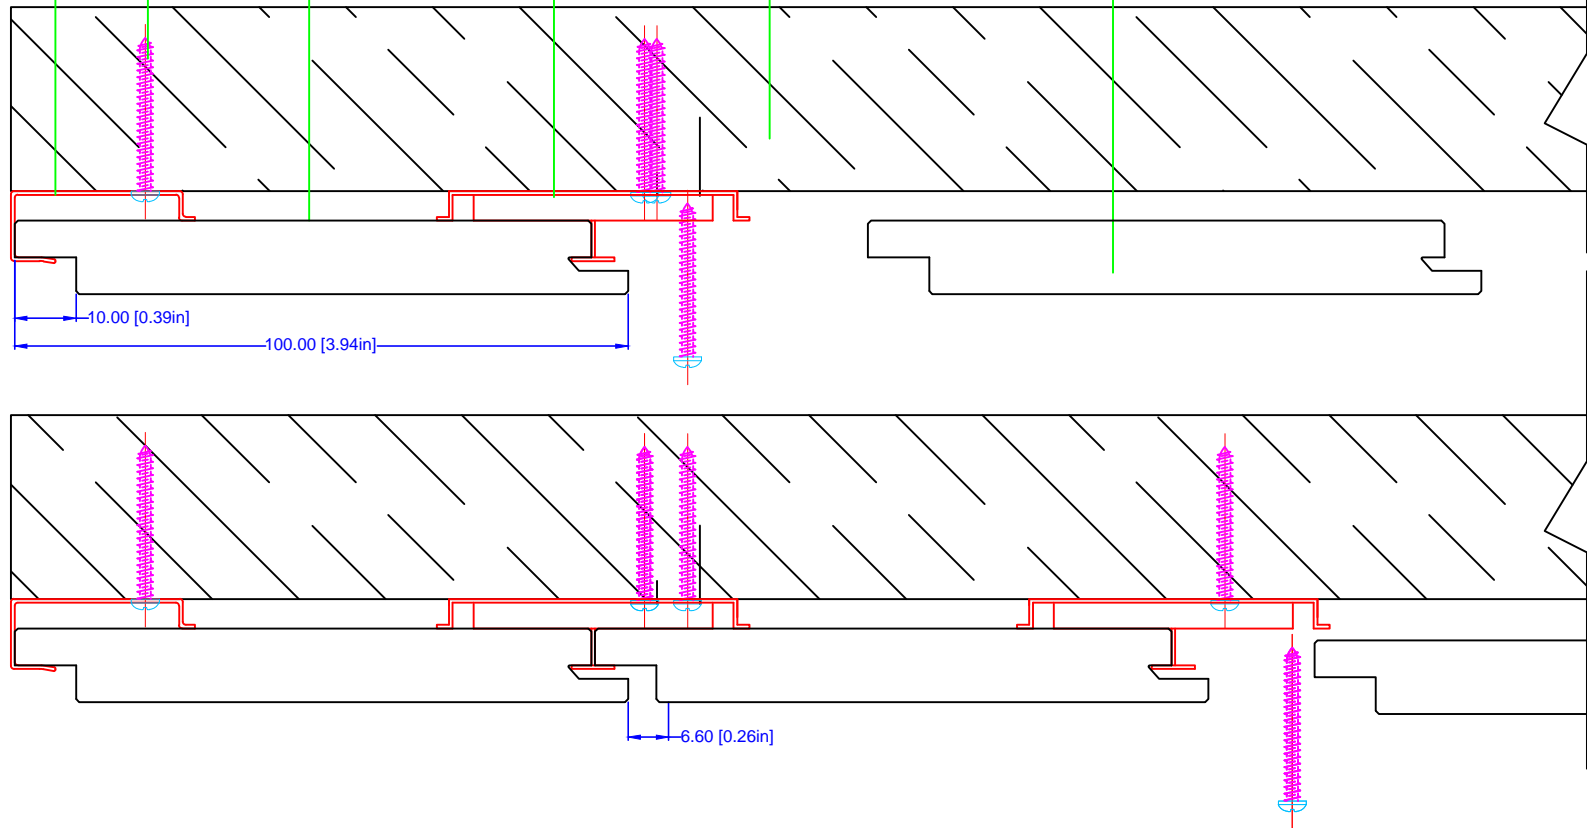

First Soffit

Overlock Fastener

Screw

Fastener

Joist

Soffit

REVISED BY: Lina.L
REVISED DATE:

REVISE ON:

PAGE NO.:

SAP V.:

dasso XTR

dassoXTR
Fused Bamboo® for Exterior Use

PRODUCT: XTR-SOF12-100TG-PP

TITLE: First Soffit Installation

DRAWN BY: Lina.L DATE: Jan 01, 2018

SCALE: 1:1

CONTACT: 1-404-691-6872

FILE: XTR-SOF12-100TG-PP.dwg

PRINTED:

Thickness tolerance: ±0.2mm

Width tolerance: ±0.2mm

length tolerance: ±1mm